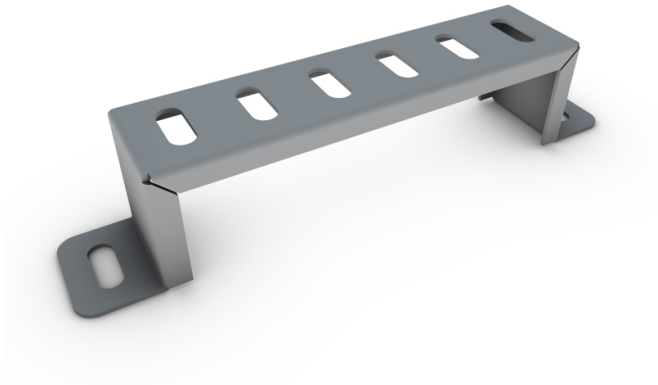

## **SOB300**

Bracket Stand-Off Steel Pre-Galvanised 300mm

### **Technical**

---

<b>H (mm)</b>	40
<b>Length (mm)</b>	300
<b>Size (mm)</b>	300
<b>Weight (kg)</b>	0.210

---